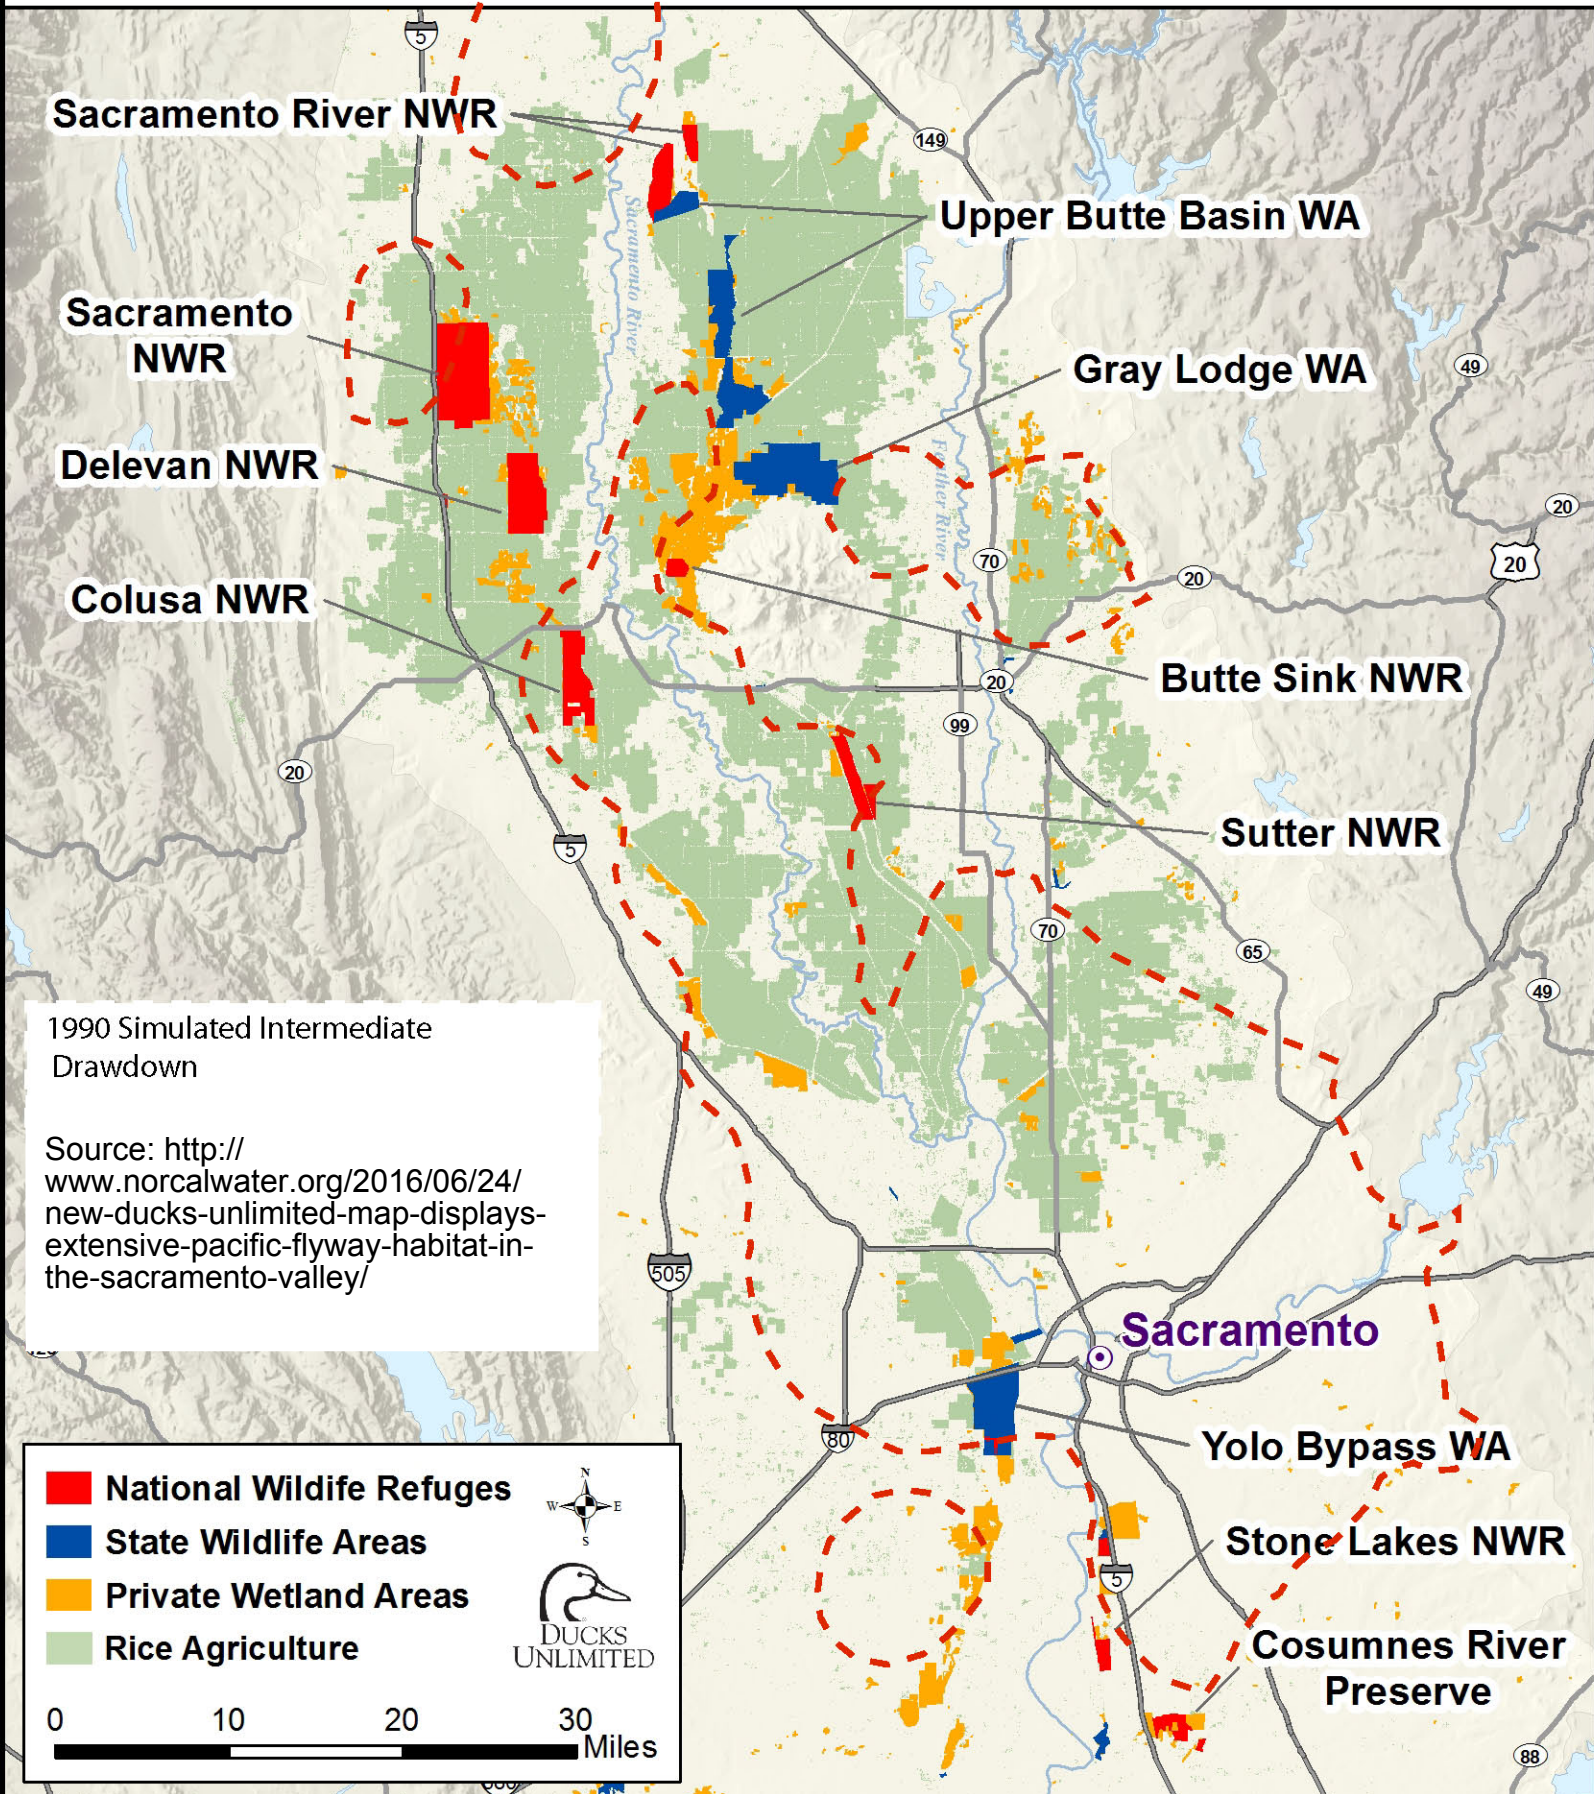

Wetland Areas and Rice Fields in the Sacramento Valley of California

AquAlliance Exhibit 221A

Sacramento River NWR

Upper Butte Basin WA

Sacramento NWR

Gray Lodge WA

Delevan NWR

Butte Sink NWR

Colusa NWR

Sutter NWR

1990 Simulated Shallow Drawdown

Source: <http://www.norcalwater.org/2016/06/24/new-ducks-unlimited-map-displays-extensive-pacific-flyway-habitat-in-the-sacramento-valley/>

Sacramento

Yolo Bypass WA

Stone Lakes NWR

Cosumnes River Preserve

- National Wildlife Refuges
- State Wildlife Areas
- Private Wetland Areas
- Rice Agriculture

Wetland Areas and Rice Fields in the Sacramento Valley of California

AquAlliance Exhibit 221B

Wetland Areas and Rice Fields in the Sacramento Valley of California

AquAlliance Exhibit 221C