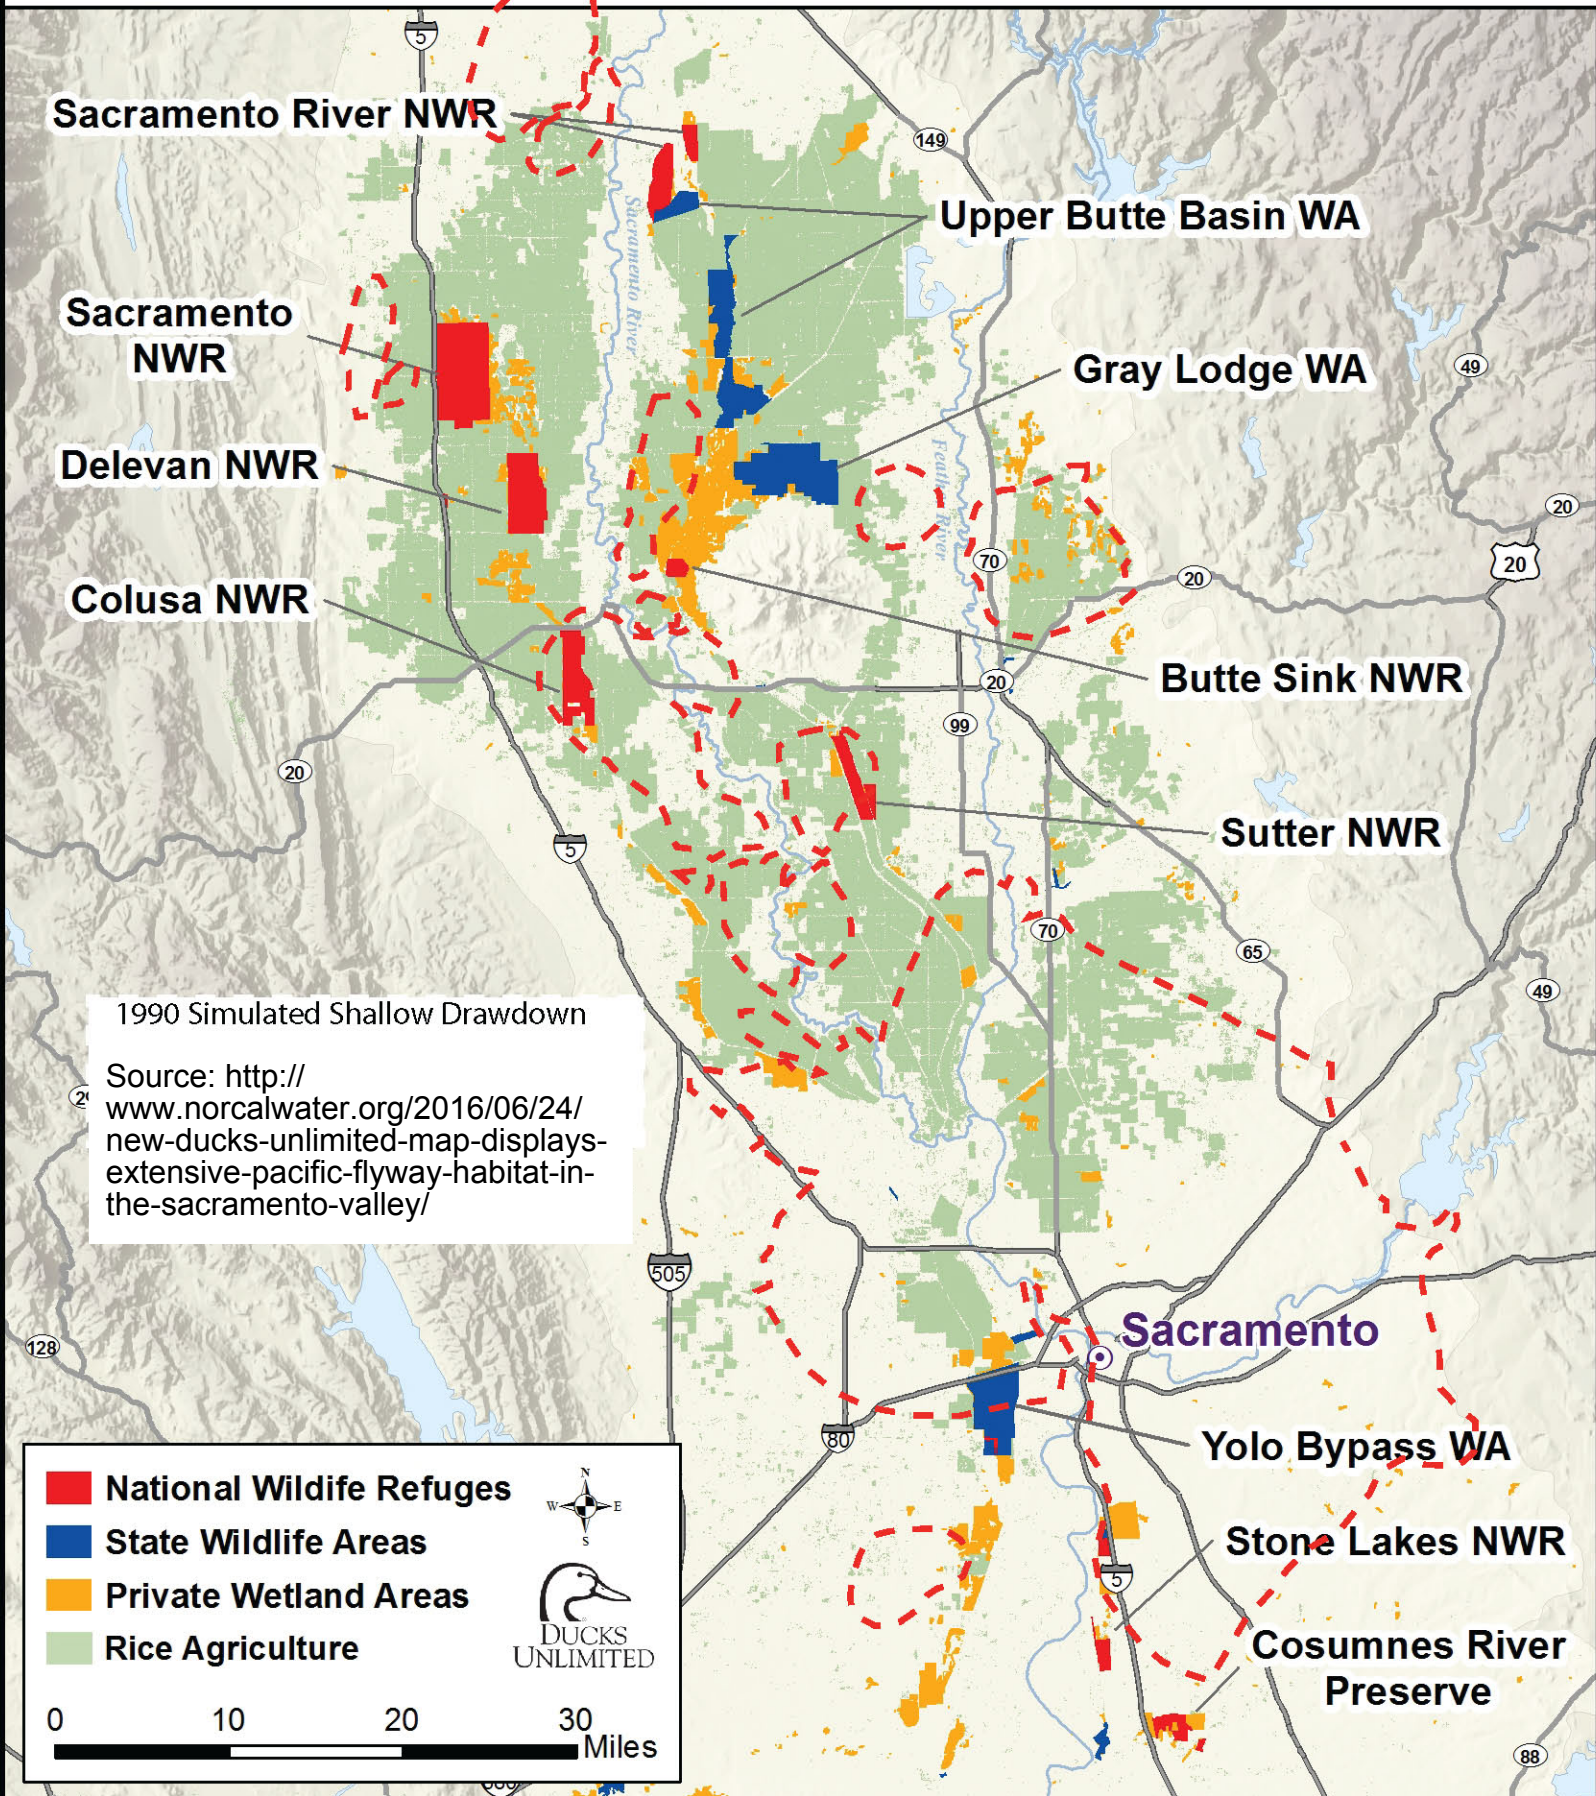

Wetland Areas and Rice Fields in the Sacramento Valley of California

AquAlliance Exhibit 221A

Sacramento River NWR

Upper Butte Basin WA

Sacramento NWR

Gray Lodge WA

Delevan NWR

Butte Sink NWR

Colusa NWR

Sutter NWR

1990 Simulated Shallow Drawdown

Source: <http://www.norcalwater.org/2016/06/24/new-ducks-unlimited-map-displays-extensive-pacific-flyway-habitat-in-the-sacramento-valley/>

Sacramento

Yolo Bypass WA

Stone Lakes NWR

Cosumnes River Preserve

- National Wildlife Refuges
- State Wildlife Areas
- Private Wetland Areas
- Rice Agriculture

Wetland Areas and Rice Fields in the Sacramento Valley of California

AquAlliance Exhibit 221B

Wetland Areas and Rice Fields in the Sacramento Valley of California

AquAlliance Exhibit 221C